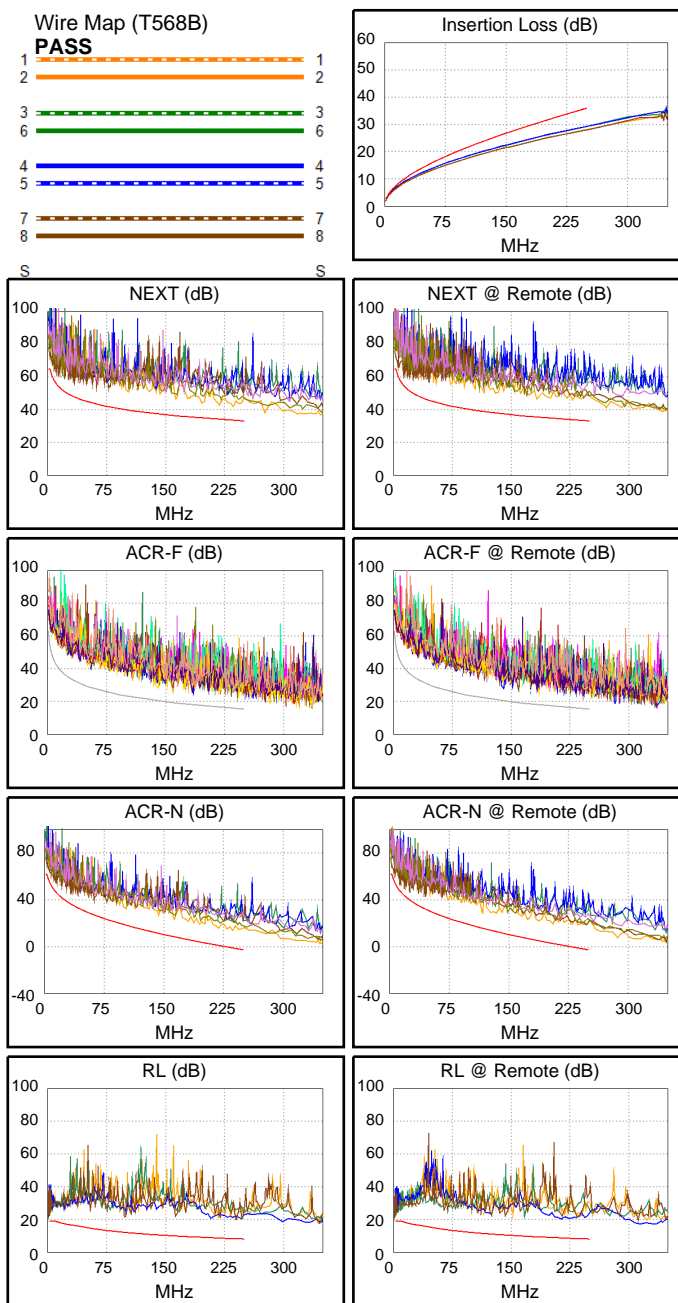

Cable ID: WONDERFUL_CAT6_UTP-PE/OUT-550MHZ

Date / Time: 06/02/2018 06:34:46 PM

Headroom **6.0 dB (NEXT 36-45)**

Test Limit: TIA Cat 6 Channel

Cable Type: Cat 6 U/UTP

NVP: 69.0%

Operator: www.iranfluke.ir

Software Version: V5.1 Build 4

Limits Version: V6.1

Calibration Start Date:

Main (Module): 12/14/2017

Remote (Module): 12/14/2017

Test Summary: PASS

Model: DSX-8000

Main S/N: 1719046

Remote S/N: 1719045

Main Adapter: DSX-CHA804

Remote Adapter: DSX-CHA804

Length (m), Limit 100.0	[Pair 78]	99.3
Prop. Delay (ns), Limit 555	[Pair 45]	507
Delay Skew (ns), Limit 50	[Pair 45]	27
Resistance (ohms)	[Pair 36]	17.51
Insertion Loss Margin (dB)	[Pair 45]	6.6
Frequency (MHz)	[Pair 45]	250.0
Limit (dB)	[Pair 45]	35.9

PASS	MAIN	SR	MAIN	SR
Worst Pair	78-12	78-12	36-45	12-78
ACR-F (dB)	6.9	7.0	7.2	7.1
Freq. (MHz)	218.0	185.5	241.5	218.0
Limit (dB)	16.5	17.9	15.6	16.5
Worst Pair	36	78	45	36
PS ACR-F (dB)	8.6	9.2	8.8	9.3
Freq. (MHz)	184.5	184.0	241.5	241.5
Limit (dB)	14.9	15.0	12.6	12.6